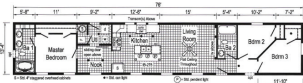

48' 3 Bed 2 Bath

MODULARS

\$182,995*

1,568sq. ft. 2 story
3 bed 2.5 bath

List Price: \$87,995

\$82,995*

66' 3 Bed 1.5 Bath

\$192,995*

1,260sq. ft. Cape
2 Bed 2 Bath

List Price: \$106,995

\$101,995*

76' 3 Bed 2 Bath

List Price: \$134,995

\$129,995*

64' 3 Bed 2 Bath

**Homes from
COLONY,
EAGLE RIVER,
NEW ERA & TITAN**