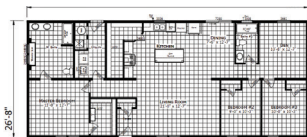

48' 3 Bed 2 Bath

MODULARS

\$182,995*

1,568sq. ft. 2 story
3 bed 2.5 bath

List Price: \$87,995

\$82,995*

66' 3 Bed 1.5 Bath

\$192,995*

1,260sq. ft. Cape
2 Bed 2 Bath

List Price: \$106,995

\$101,995*

76' 3 Bed 2 Bath

List Price: \$134,995

\$129,995*

64' 3 Bed 2 Bath

**Homes from
COLONY,
EAGLE RIVER,
NEW ERA & TITAN**