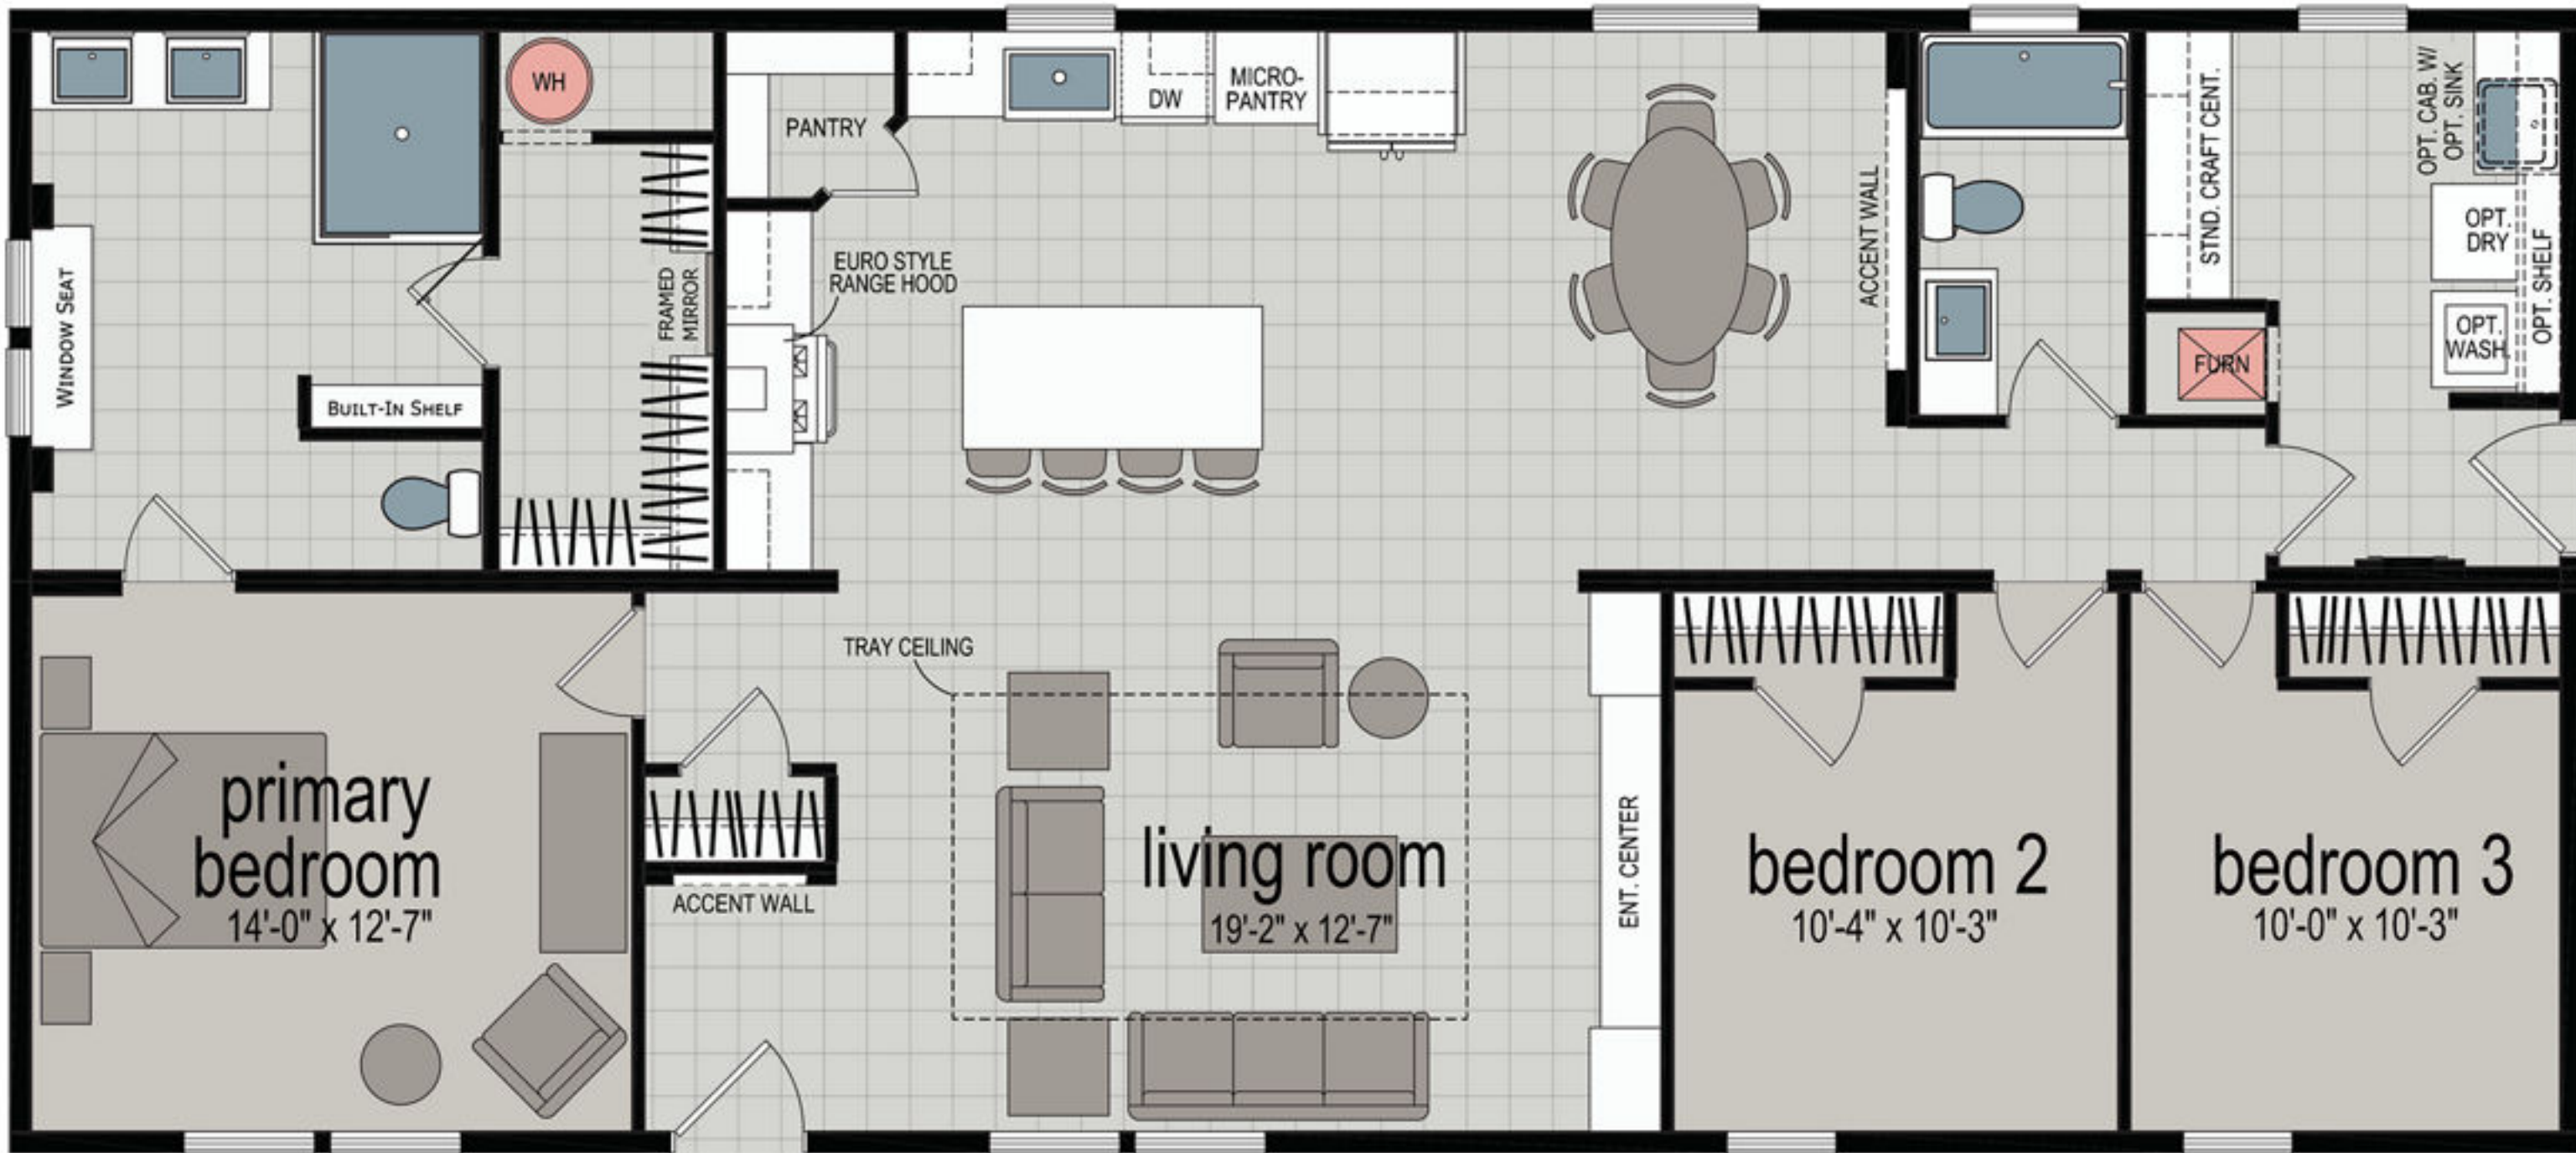

60'-0"

26'-8"

WINDOW SEAT

BUILT-IN SHELF

WH

FRAMED MIRROR

PANTRY

EURO STYLE RANGE HOOD

DW

MICRO-PANTRY

ACCENT WALL

FURN

STND. CRAFT CENT.

OPT. CAB. W/
OPT. SINK

OPT. DRY

OPT. WASH

OPT. SHELF

TRAY CEILING

ACCENT WALL

ENT. CENTER

primary
bedroom
14'-0" x 12'-7"

living room
19'-2" x 12'-7"

bedroom 2
10'-4" x 10'-3"

bedroom 3
10'-0" x 10'-3"